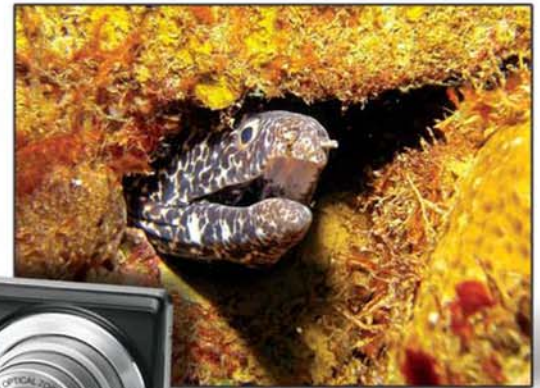

Sealife®

DC1400

Digital Underwater Camera

HD

Sealife

DC1400 Digital Underwater Camera (SL720)

SeaLife's new DC1400 makes underwater photography easier than ever before and now with HD video.

SeaLife's new 14-megapixel camera combines diver-friendly design and six underwater color modes, for sharp, colorful pictures or HD video underwater or on land.

Five widespread "piano key" controls along with a large shutter button and a fingertip-control lever that allows scrolling through menus or zooming in and out without releasing your grip from the camera, makes the DC1400 the easiest digital camera to use underwater, EVER.

- HD Video mode – Record continuous High Definition video with sound.
- 14 megapixel high-resolution CCD.
- Large 3.0" LCD for easy on-camera viewing.
- Easy Set-up mode – Easy 1-2-3 graphic on screen guide.
- 6 Underwater Modes for sharp, colorful underwater pictures under any conditions. Includes 4 built-in digital color correction filters.
- 26mm Wide Angle lens. Get closer to the subject and fit everything into the picture.
- Rechargeable lithium battery for 2 tank dive+ (2+hours or 200+ pics).
- Super Macro Auto focus from 1" (2.5cm) to ∞.
- Manual shutter and aperture control in Ext Flash mode.
- Spy Mode – automatically shoots continuous pictures.
- Rubber armored, shock-resistant for rough handling and tough environments.
- Depth rated to 200 ft. / 60m – Guaranteed.