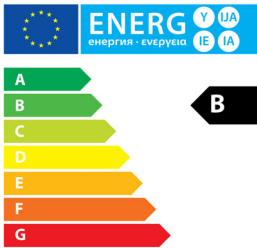

Vacuum cleaner with bag with AirflowMax technology
Energy efficiency class B AirflowMax technology, TriActive+ nozzle, Remote control

FC8527/09

Highlights

Energy efficiency class B

This vacuum cleaner is engineered to achieve full performance with an energy efficiency class B.