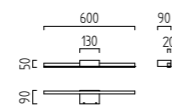

8,4 W, LED warm weiß / warm white
ca. 3000 K, 810 Lumen
18/1547.26