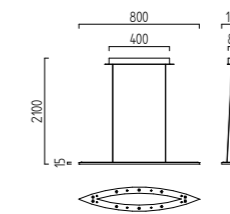

12 x 3 W, LED warm weiß / warm white
ca. 2900 K, 3240 Lumen

edelstahl - finish
stainless steel - finish
126/1401.86

YUKA

YUKA

Acrylglas satiniert
mit Betriebsgerät dimmbar
acrylic glass satinised
with electronic control gear dimmable

LED IP20

10 x 3 W, LED warm weiß / warm white
ca. 2900 K, 2700 Lumen

mattmessing eloxiert - blankmessing
brass mat anodised - brass polished
106/1400.17

edelstahl - finish
stainless steel - finish
106/1400.86

12 x 3 W, LED warm weiß / warm white
ca. 2900 K, 3240 Lumen

edelstahl - finish
stainless steel - finish
126/1400.86

Diese Leuchten enthalten eingebaute nicht austauschbare LED-Lampen, die den Energieklassen A bis A+++ entsprechen.
This luminaire contains built-in LED lamps of energy classes A to A+++. The lamp cannot be changed in the luminaire.