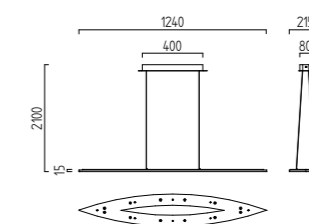

12 x 3 W, LED warm weiß / warm white
ca. 2900 K, 3240 Lumen

edelstahl - finish
stainless steel - finish
126/1400.86