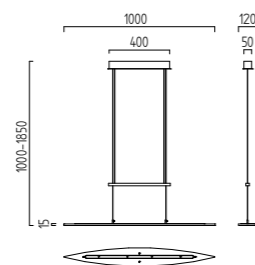

ANTEA

7 x 3 W, LED warm weiß / warm white
ca. 2900 K, 1890 Lumen
76/1300.86/5069