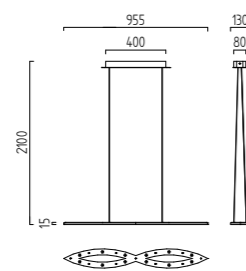

stainless steel - finish
glass partially satinised
height adjustable
with electronic control gear dimmable

LED IP20

Diese Leuchten enthalten eingebaute nicht austauschbare LED-Lampen, die den Energieklassen A bis A++ entsprechen.
This luminaire contains built-in LED lamps of energy classes A to A++. The lamp cannot be changed in the luminaire.