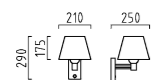

SONJA

SONJA

mattnickel
Schirm, Chintz weiß
nickel mat
shade, chintz white

LED IP20

1 x E27, max. 60 W
18/994.06/9220²

getrennt schaltbar
Leselicht dreh- und schwenkbar
LED mit Betriebsgerät

switchable separately
reading light rotatable and tiltable
LED with electronic control gear

1 x E27, max. 60 W +
1 x 2 W, LED warm weiß / warm white
ca. 3000 K, 180 Lumen
28/994.06/9220¹

1 x E27, max. 60 W
19/994.06/9220²

1 x E27, max. 60 W
17/994.06/9222²

¹ Diese Leuchte enthält eingebaute nicht austauschbare LED-Lampen, die den Energieklassen A bis A++ entsprechen und hat Fassungen für Leuchtmittel der Energieklassen: A++, A+, A, B, C, D, E. This luminaire contains built-in LED lamps with energy classes A to A++ and has sockets for bulbs of the energy classes: A++, A+, A, B, C, D, E. The LED lamps cannot be changed in the luminaire.

² Diese Leuchten sind geeignet für Leuchtmittel der Energieklassen: A++, A+, A, B, C, D, E. This luminaire is compatible with bulbs of the energy classes: A++, A+, A, B, C, D, E.