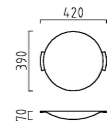

DIVA

DIVA

mattnickel
 Glas satiniert
 nickel mat
 glass satinised

 IP20

incl. 1 x QT-DE12, 120 W, L 74,9 mm, R7s
15/286.06/4971

incl. 1 x QT-DE12, 160 W, R7s
15/386.06/4970

incl. 1 x QT-DE12, 80 W, L 74,9 mm, R7s
18/486.06/4972