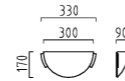

DIVA

DIVA

mattnickel
 Glas satiniert
 nickel mat
 glass satinised

 IP20

incl. 1 x QT-DE12, 120 W, L 74,9 mm, R7s
15/286.06/4971

incl. 1 x QT-DE12, 160 W, R7s
15/386.06/4970

incl. 1 x QT-DE12, 80 W, L 74,9 mm, R7s
18/486.06/4972