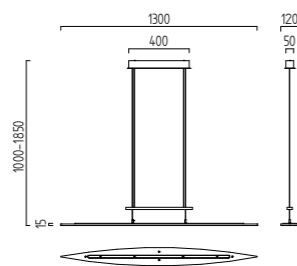

9 x 3 W, LED warm weiß / warm white
ca. 2900 K, 2430 Lumen
96/1300.86/5068