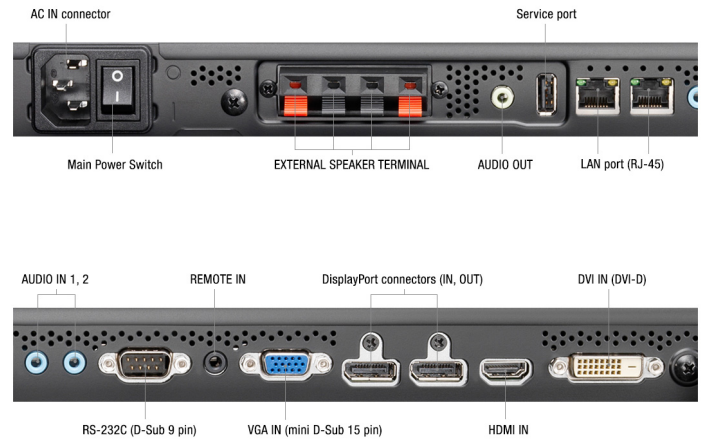

# NEC MultiSync® X464UN-2

Order Code: 60003790

NEC LCD 46" Specialty Large Format Display

The new ultra slim X464UN-2 features a 5.5 mm bezel to create impressive high resolution videowalls with barely visible bezels. New Connectivity and Sensors allow additional creativity in the content displayed. The unique built-in NFC sensor in combination with NEC's new Android app reduces installation and maintenance times, especially useful on larger installations.

The perfect picture quality and high product reliability make the X464UN-2 an ideal solution for retail signage, control room applications, transport installations and the rental market.

**Native UHD Daisy Chaining through DisplayPort 1.2 Multistreaming** - enables the user to create UHD videowalls with either a single UHD image or 4 different Full HD sources.

**Auto Tile Matrix** - for a complete auto set up for videowalls. Save time and cost by configuring one display in order to complete the set up for the entire wall.

**Frame Comp** - supports a seamless appearance and shows the content without any interruption, creating one stunning image by synchronising the content across the wall.

**Unique NEC heat management** - enables the user to monitor and control the heat inside the display with user controllable fans. Heat management is crucial for larger walls and mission critical installations to secure reliability and longevity.